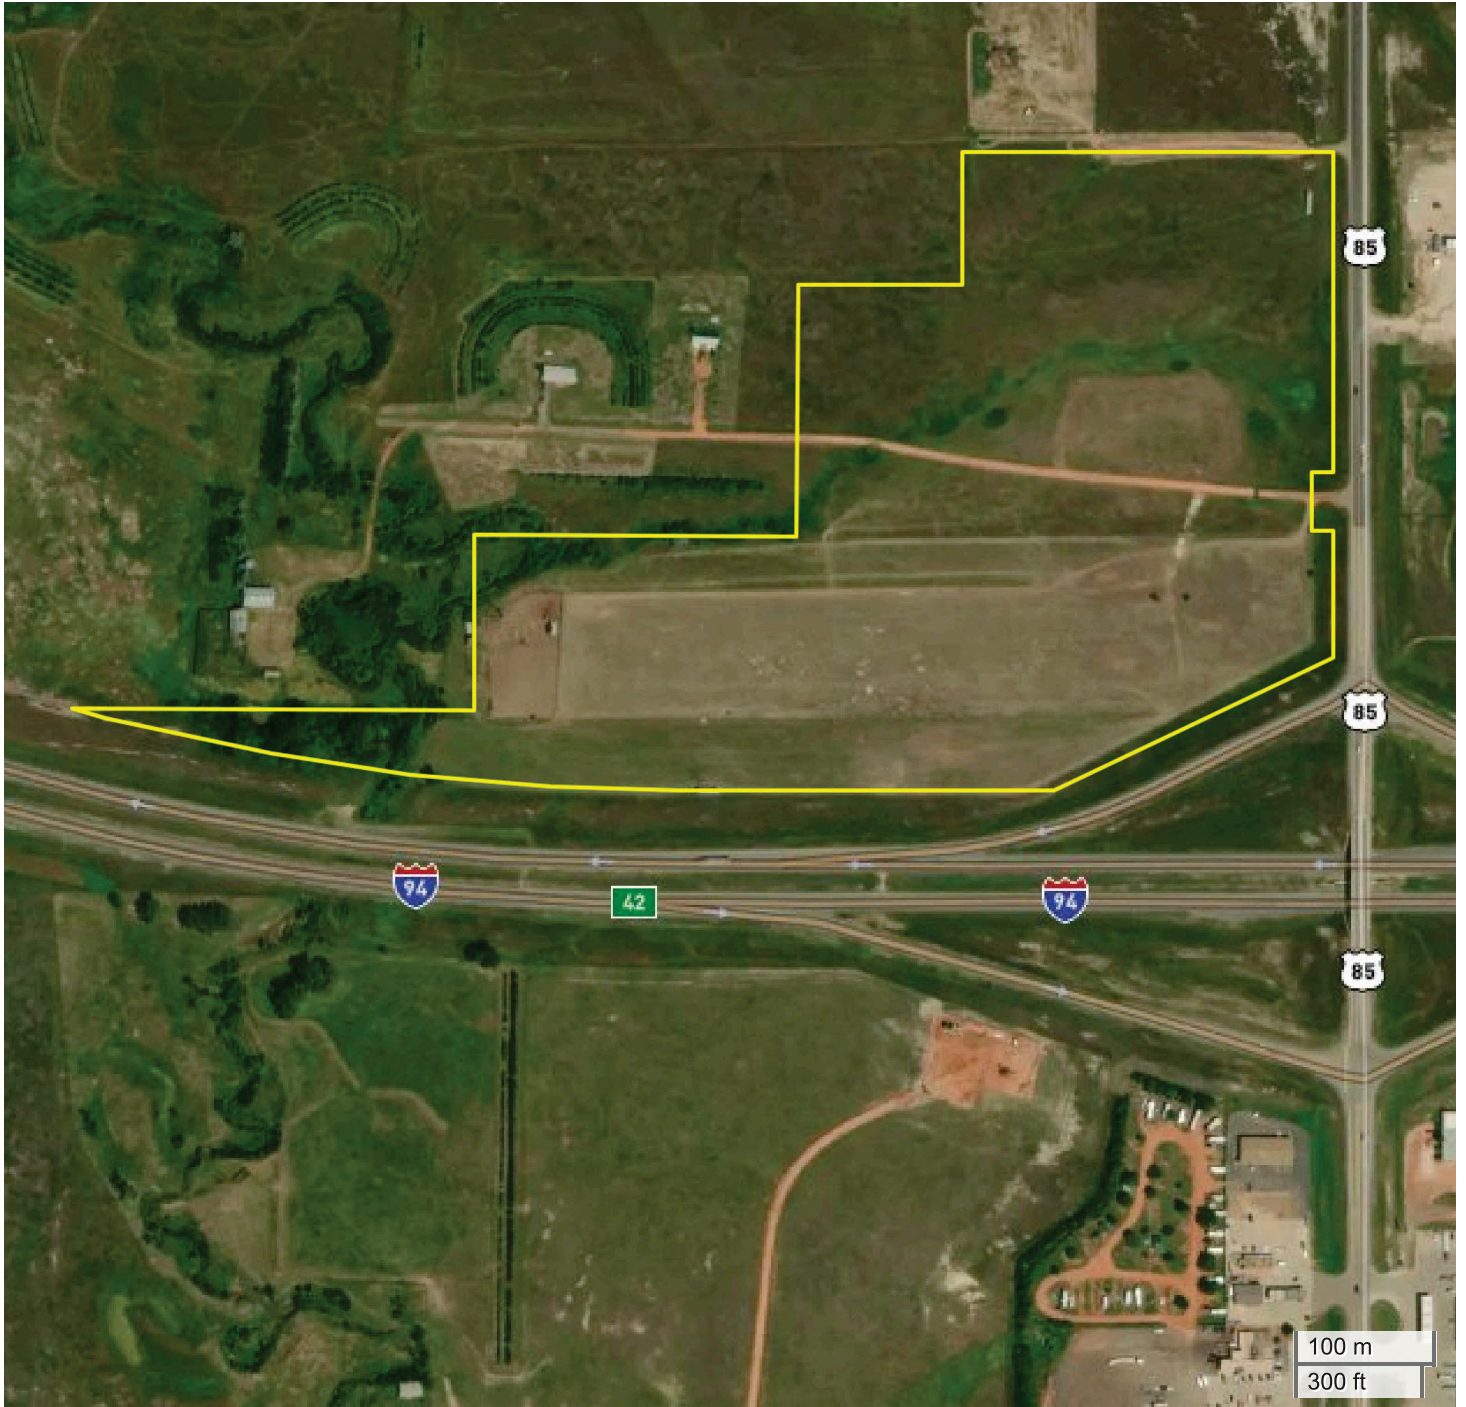

48.71

AERIAL MAP

Center: 46.898735, -103.194144

32-140N-99W

Belfield city Township

Stark County, ND

FarmWorth, LLC makes no warranties, express or implied, regarding the accuracy of any information provided through FarmWorth.com. User is solely responsible for independently verifying all information prior to use and waives any claims against FarmWorth, LLC arising from inaccuracies in such information.